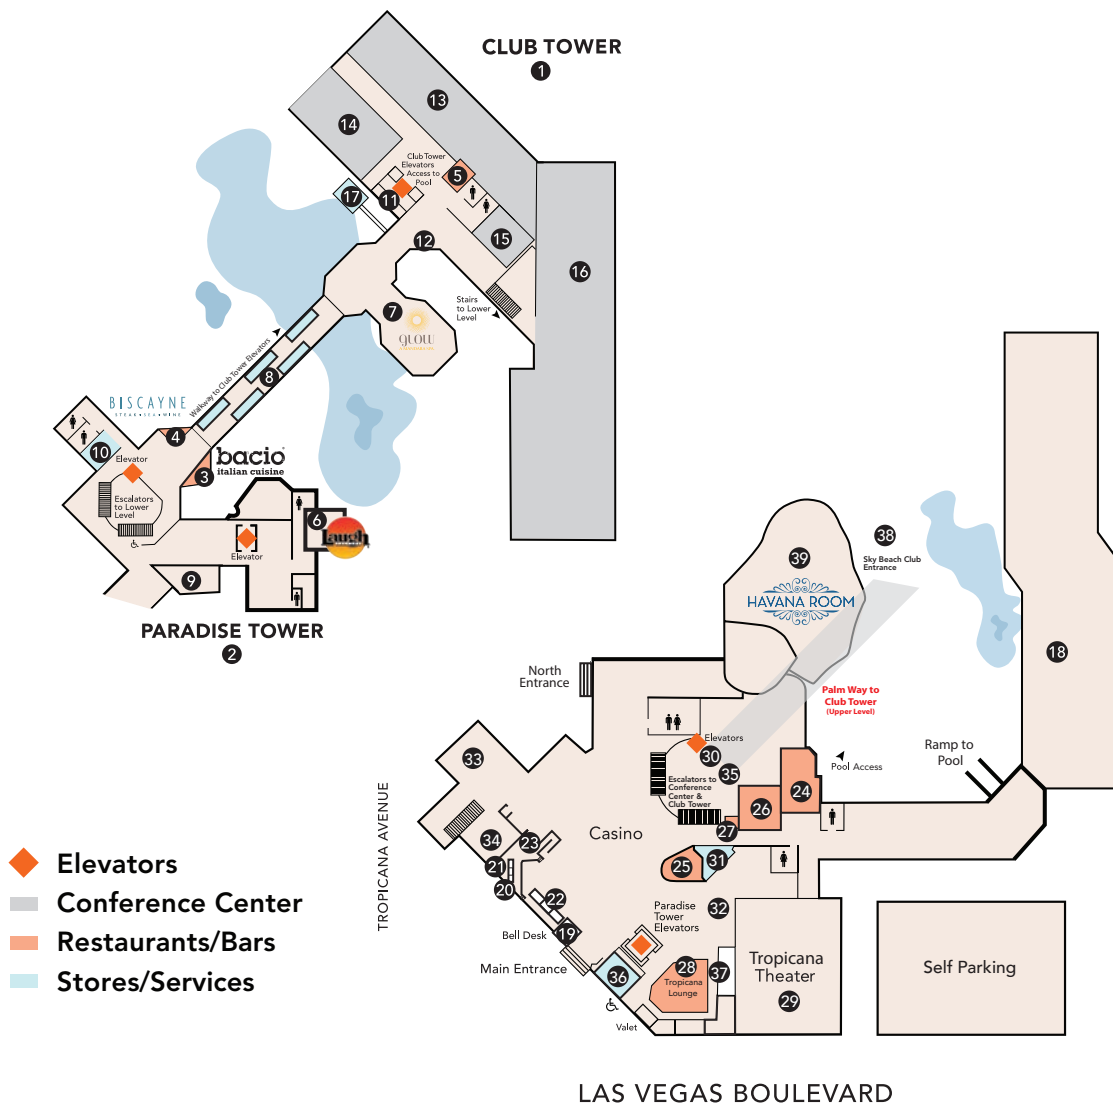

Tropicana

LAS VEGAS
A DOUBLETREE BY HILTON

PROPERTY MAP

Hotel & Rooms

Restaurants & Bars

3. Bacio®
4. Biscayne®
5. Barista Café

Entertainment

6. Laugh Factory

Shopping & Recreation

Conference & Event Services

11. Ashton Rooms
12. Business Center
13. Cohiba
14. Montecristo
15. Partagas
16. Trinidad Pavilion & Meeting Rooms
17. Wedding Chapel

UPPER LEVEL

- Elevators
- Conference Center
- Restaurants/Bars
- Stores/Services

LOWER LEVEL

Hotel & Rooms

18. Bungalow Hotel Rooms
19. Bell Desk
20. Concierge
21. Car Rental
22. Registration Desk
23. VIP Lounge

Restaurants & Bars

Entertainment

29. Tropicana Theater
30. Show Tickets Desk

Casino

Shopping & Recreation

36. Essentials Gift Shop
37. A Garden Floral

Conference & Events Services

38. Sky Beach Club
39. Havana Room™