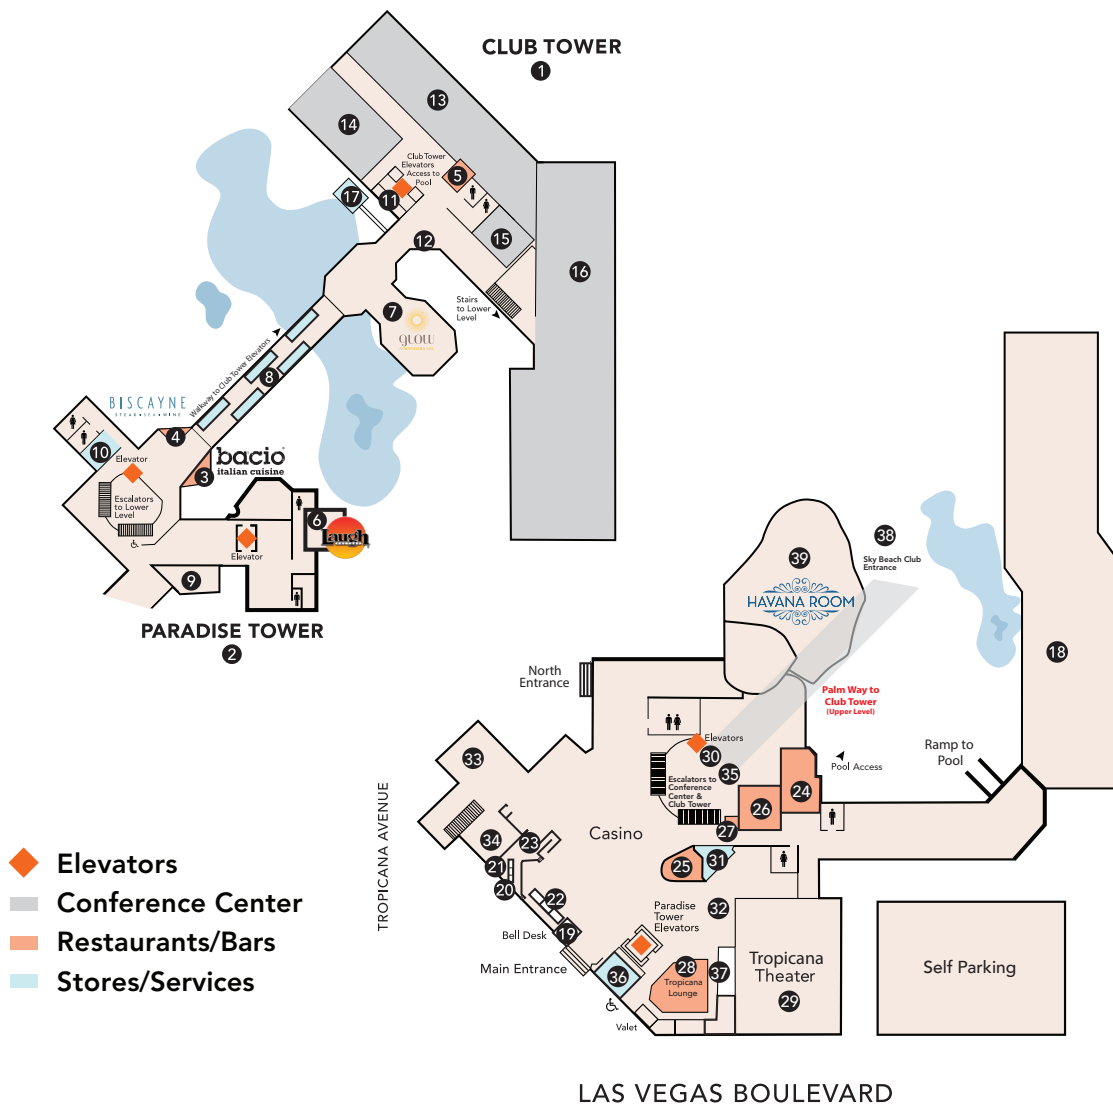

Tropicana

LAS VEGAS
A DOUBLETREE BY HILTON

PROPERTY MAP

Hotel & Rooms

Restaurants & Bars

3. Bacio®
4. Biscayne®
5. Barista Café

Entertainment

6. Laugh Factory

Shopping & Recreation

Conference & Event Services

11. Ashton Rooms
12. Business Center
13. Cohiba
14. Montecristo
15. Partagas
16. Trinidad Pavilion & Meeting Rooms
17. Wedding Chapel

UPPER LEVEL

- Elevators
- Conference Center
- Restaurants/Bars
- Stores/Services

LOWER LEVEL

Hotel & Rooms

18. Bungalow Hotel Rooms
19. Bell Desk
20. Concierge
21. Car Rental
22. Registration Desk
23. VIP Lounge

Restaurants & Bars

24. Beach Café
25. Chill'm Bar
26. Food Court
27. Starbucks
28. Tropicana Lounge

Entertainment

29. Tropicana Theater
30. Show Tickets Desk

Casino

Shopping & Recreation

36. Essentials Gift Shop
37. A Garden Floral

Conference & Events Services

38. Sky Beach Club
39. Havana Room™